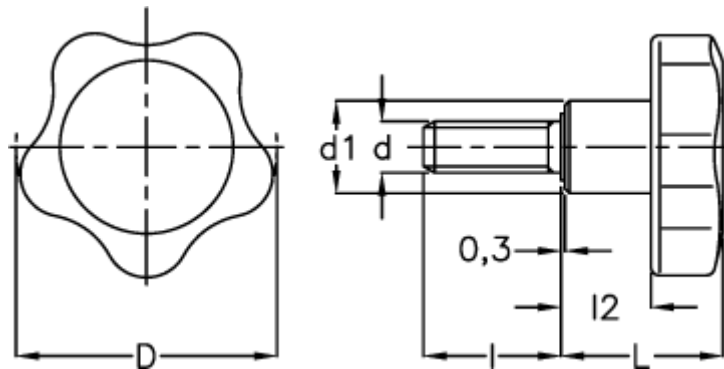

Data Sheet

Article number: 2302166245
Description: E+G Lobe knobs
VC.692/32 p-M6x30

Measures

D = 32
d1 = 14
d 6g = M6
l = 30
L = 22.5
l2 = 12.5